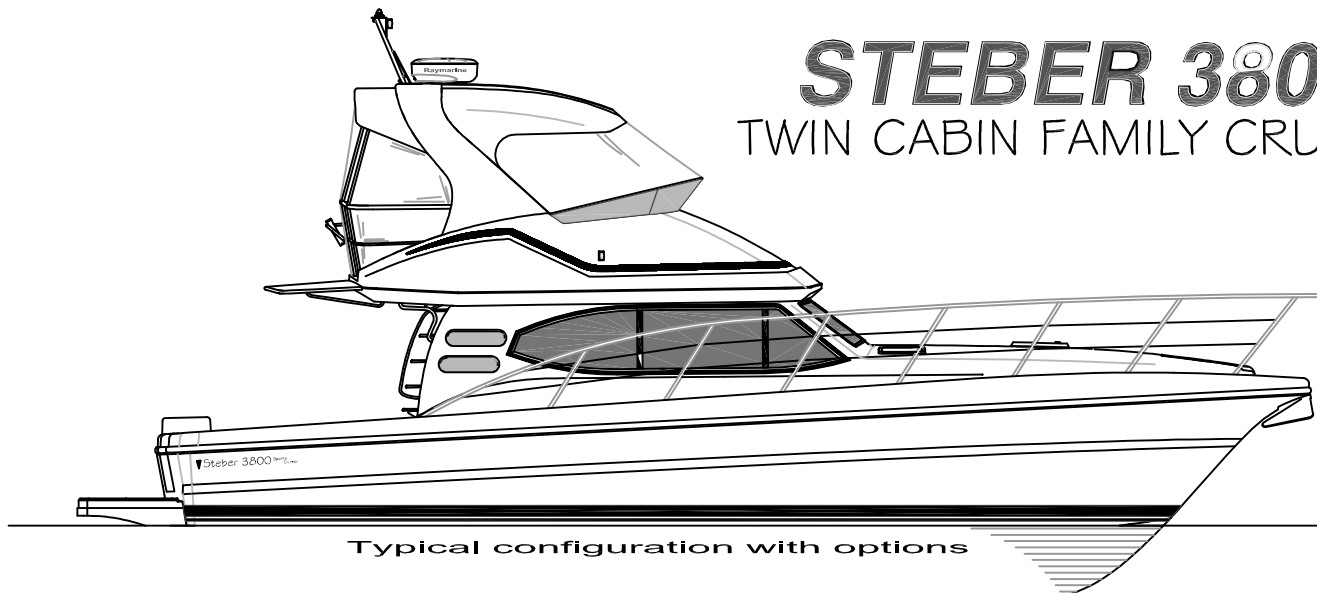

# STEBER 3800

TWIN CABIN FAMILY CRUISER.

Typical configuration with options